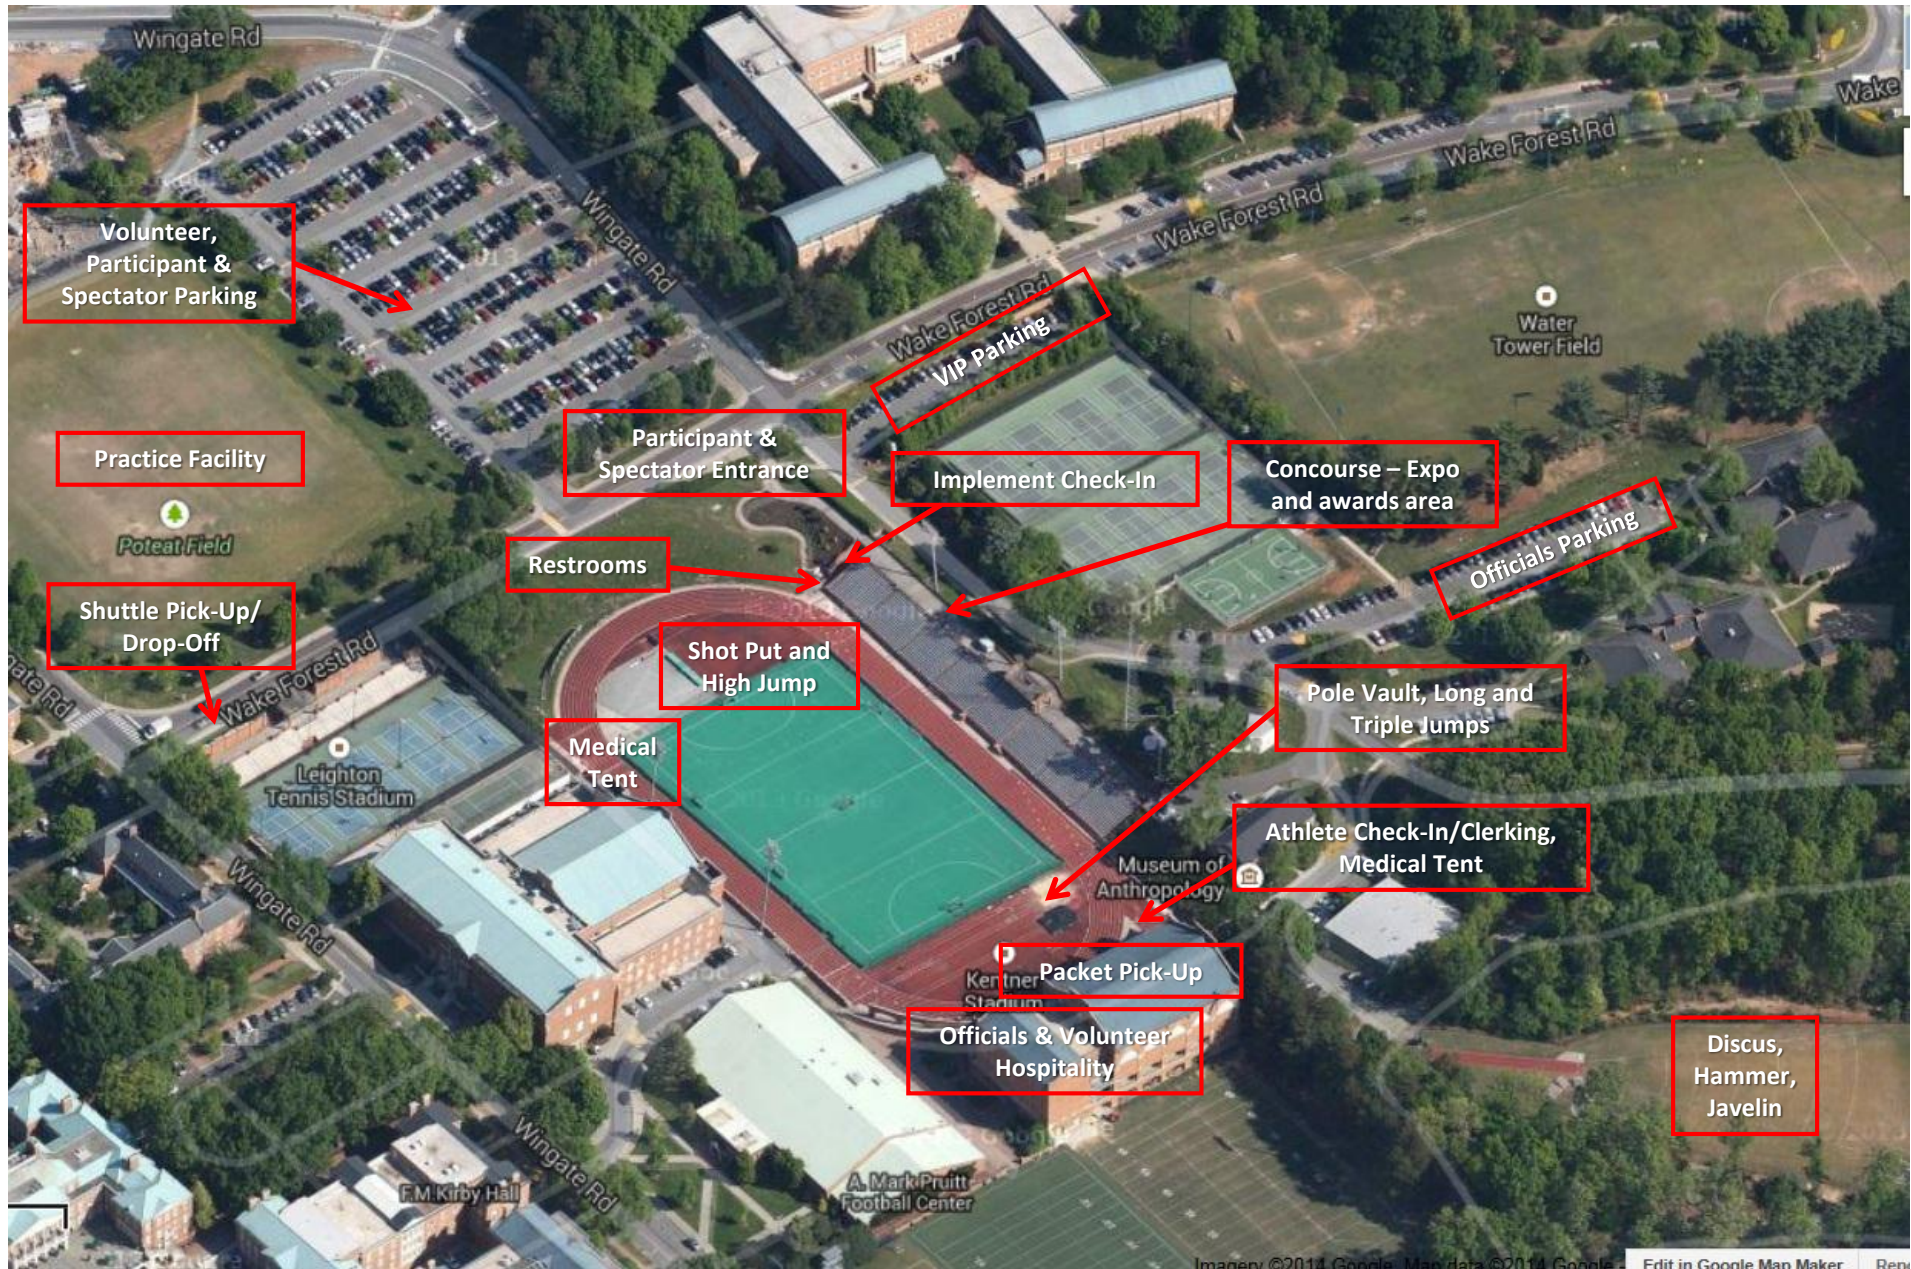

Kentner Stadium at Wake Forest University

Volunteer, Participant & Spectator Parking

Practice Facility

Shuttle Pick-Up/ Drop-Off

Restrooms

Medical Tent

Participant & Spectator Entrance

Shot Put and High Jump

Wake Forest Rd VIP Parking

Implement Check-In

Concourse - Expo and awards area

Officials Parking

Pole Vault, Long and Triple Jumps

Athlete Check-In/Clerking, Medical Tent

Packet Pick-Up

Officials & Volunteer Hospitality

Discus, Hammer, Javelin